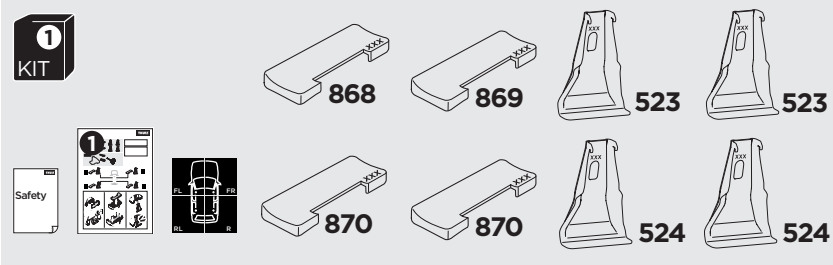

1

Kit 145305

HONDA Civic, 4-dr Sedan, 22-

ISO 11154-E

THULE WingBar Evo	THULE WingBar Edge	THULE WingBar	THULE SquareBar Evo	Evo X (scale)	Edge X (scale)
HONDA Civic, 4-dr Sedan, 22-				41	O

THULE ProBar Evo	THULE SlideBar Evo	X (mm/inch)		
HONDA Civic, 4-dr Sedan, 22-		1061 mm / 41 3/4"		

THULE WingBar Evo	THULE WingBar Edge	THULE WingBar	THULE SquareBar Evo	Evo Y (scale)	Edge Y (scale)
HONDA Civic, 4-dr Sedan, 22-				39,5	R

THULE ProBar Evo	THULE SlideBar Evo	Y (mm/inch)		
HONDA Civic, 4-dr Sedan, 22-		1046 mm / 41 1/8"		

	W (mm/inch)	Z (mm/inch)
HONDA Civic, 4-dr Sedan, 22-	765 mm / 30 1/4"	185 mm / 7 1/4"