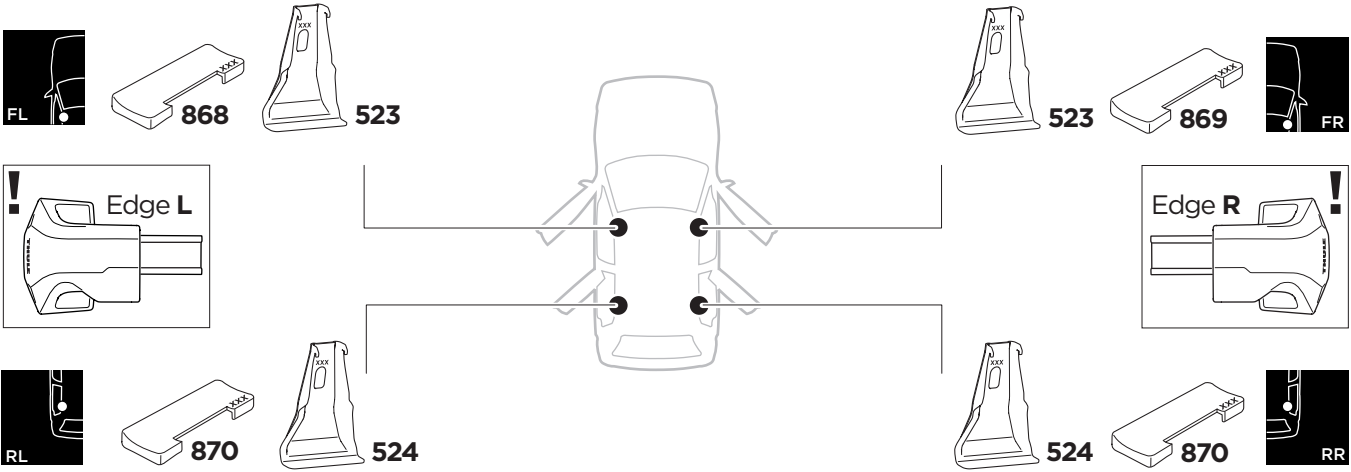

1

Kit 145305

HONDA Civic, 4-dr Sedan, 22-

ISO 11154-E

THULE WingBar Evo	THULE WingBar Edge	THULE WingBar	THULE SquareBar Evo	Evo X (scale)	Edge X (scale)
HONDA Civic, 4-dr Sedan, 22-				41	O

THULE ProBar Evo	THULE SlideBar Evo	X (mm/inch)		
HONDA Civic, 4-dr Sedan, 22-		1061 mm / 41 3/4"		

THULE WingBar Evo	THULE WingBar Edge	THULE WingBar	THULE SquareBar Evo	Evo Y (scale)	Edge Y (scale)
HONDA Civic, 4-dr Sedan, 22-				39,5	R

THULE ProBar Evo	THULE SlideBar Evo	Y (mm/inch)		
HONDA Civic, 4-dr Sedan, 22-		1046 mm / 41 1/8"		

	W (mm/inch)	Z (mm/inch)
HONDA Civic, 4-dr Sedan, 22-	765 mm / 30 1/4"	185 mm / 7 1/4"