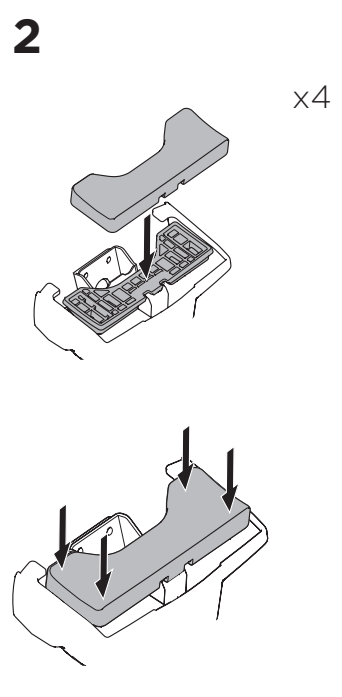

1

Kit 145305

HONDA Civic, 4-dr Sedan, 22-

ISO 11154-E

THULE WingBar Evo	THULE WingBar Edge	THULE WingBar	THULE SquareBar Evo	Evo X (scale)	Edge X (scale)
HONDA Civic, 4-dr Sedan, 22-				41	O

THULE ProBar Evo	THULE SlideBar Evo	X (mm/inch)		
HONDA Civic, 4-dr Sedan, 22-		1061 mm / 41 3/4"		

THULE WingBar Evo	THULE WingBar Edge	THULE WingBar	THULE SquareBar Evo	Evo Y (scale)	Edge Y (scale)
HONDA Civic, 4-dr Sedan, 22-				39,5	R

THULE ProBar Evo	THULE SlideBar Evo	Y (mm/inch)		
HONDA Civic, 4-dr Sedan, 22-		1046 mm / 41 1/8"		

	W (mm/inch)	Z (mm/inch)
HONDA Civic, 4-dr Sedan, 22-	765 mm / 30 1/4"	185 mm / 7 1/4"