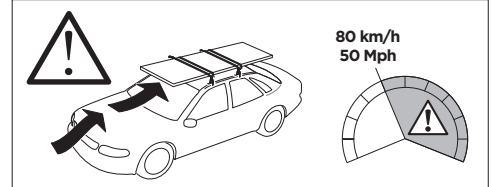

1

Kit 145305

HONDA Civic, 4-dr Sedan, 22-

ISO 11154-E

THULE WingBar Evo	THULE WingBar Edge	THULE WingBar	THULE SquareBar Evo	Evo X (scale)	Edge X (scale)
HONDA Civic, 4-dr Sedan, 22-				41	O

THULE ProBar Evo	THULE SlideBar Evo	X (mm/inch)		
HONDA Civic, 4-dr Sedan, 22-		1061 mm / 41 3/4"		